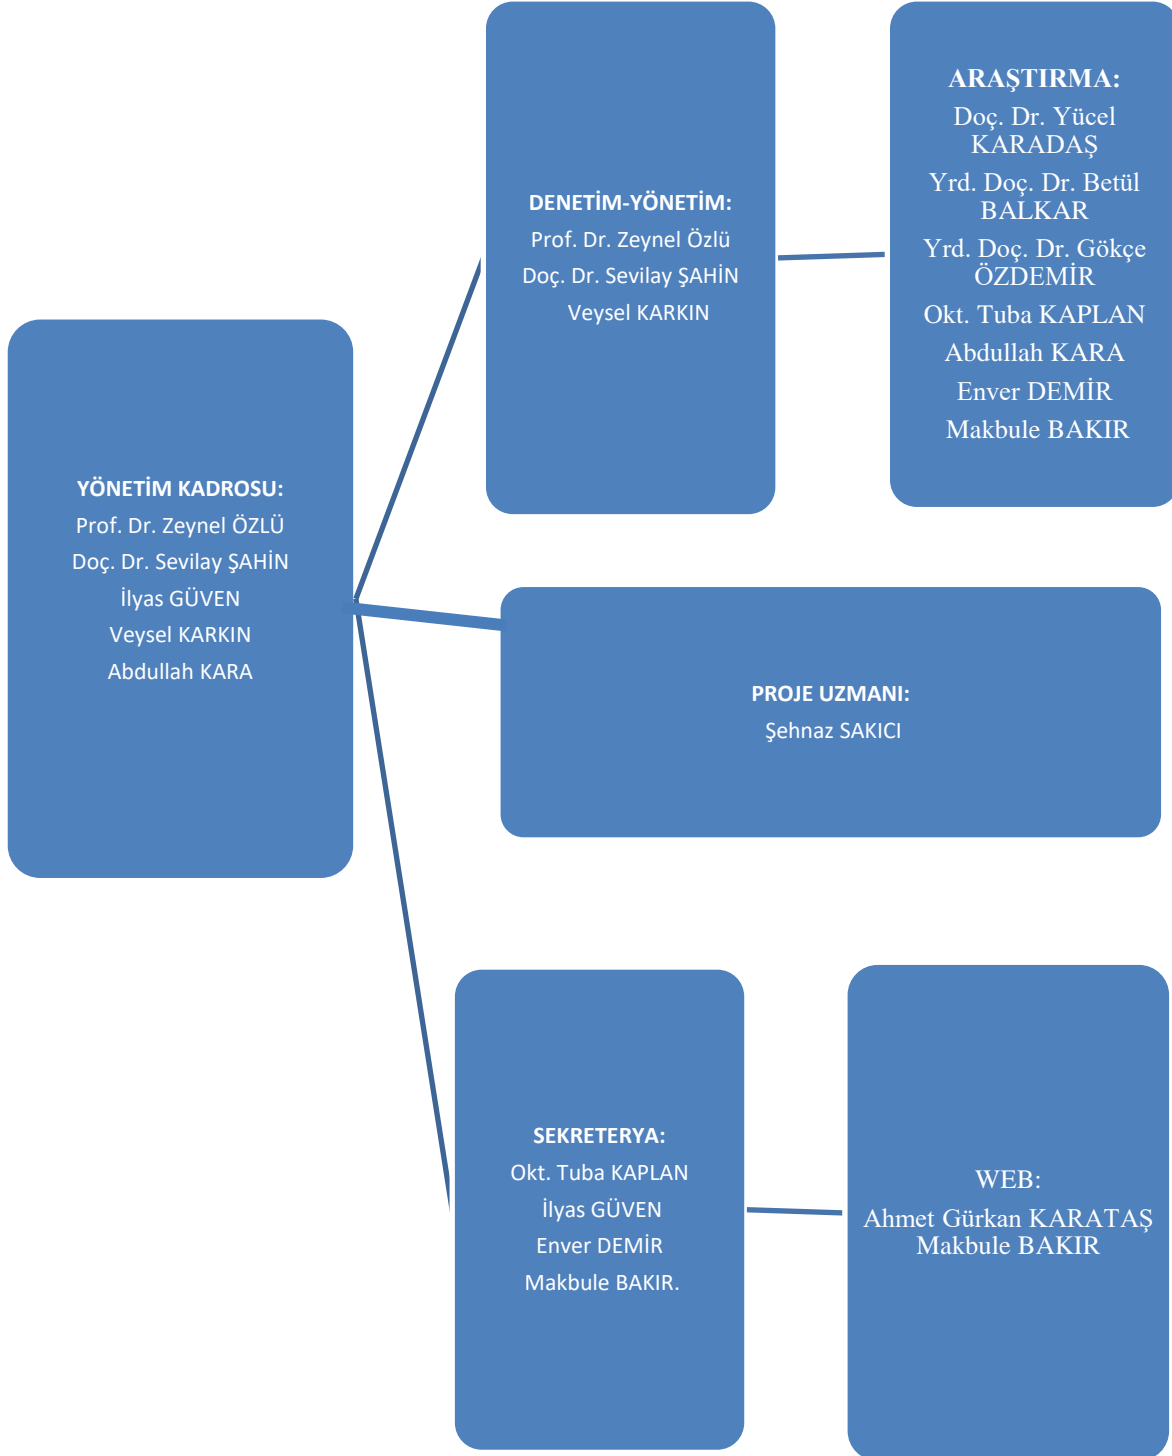

Co-funded by the  
Erasmus+ Programme  
of the European Union

INTERNATIONAL COOPERATION FOR REHABILITATION AND SOCIAL INTEGRATION OF REFUGEE  
WOMEN IN TURKEY AND EUROPE  
(IRSIRW)

University  
of Humanities  
and Economics  
in Lodz

JAUNATNES ORGANIZĀCIJU APVIEŅĪBA "IMKA LATVIJA"  
ASSOCIATION OF "YWCA/YMCA OF LATVIA"